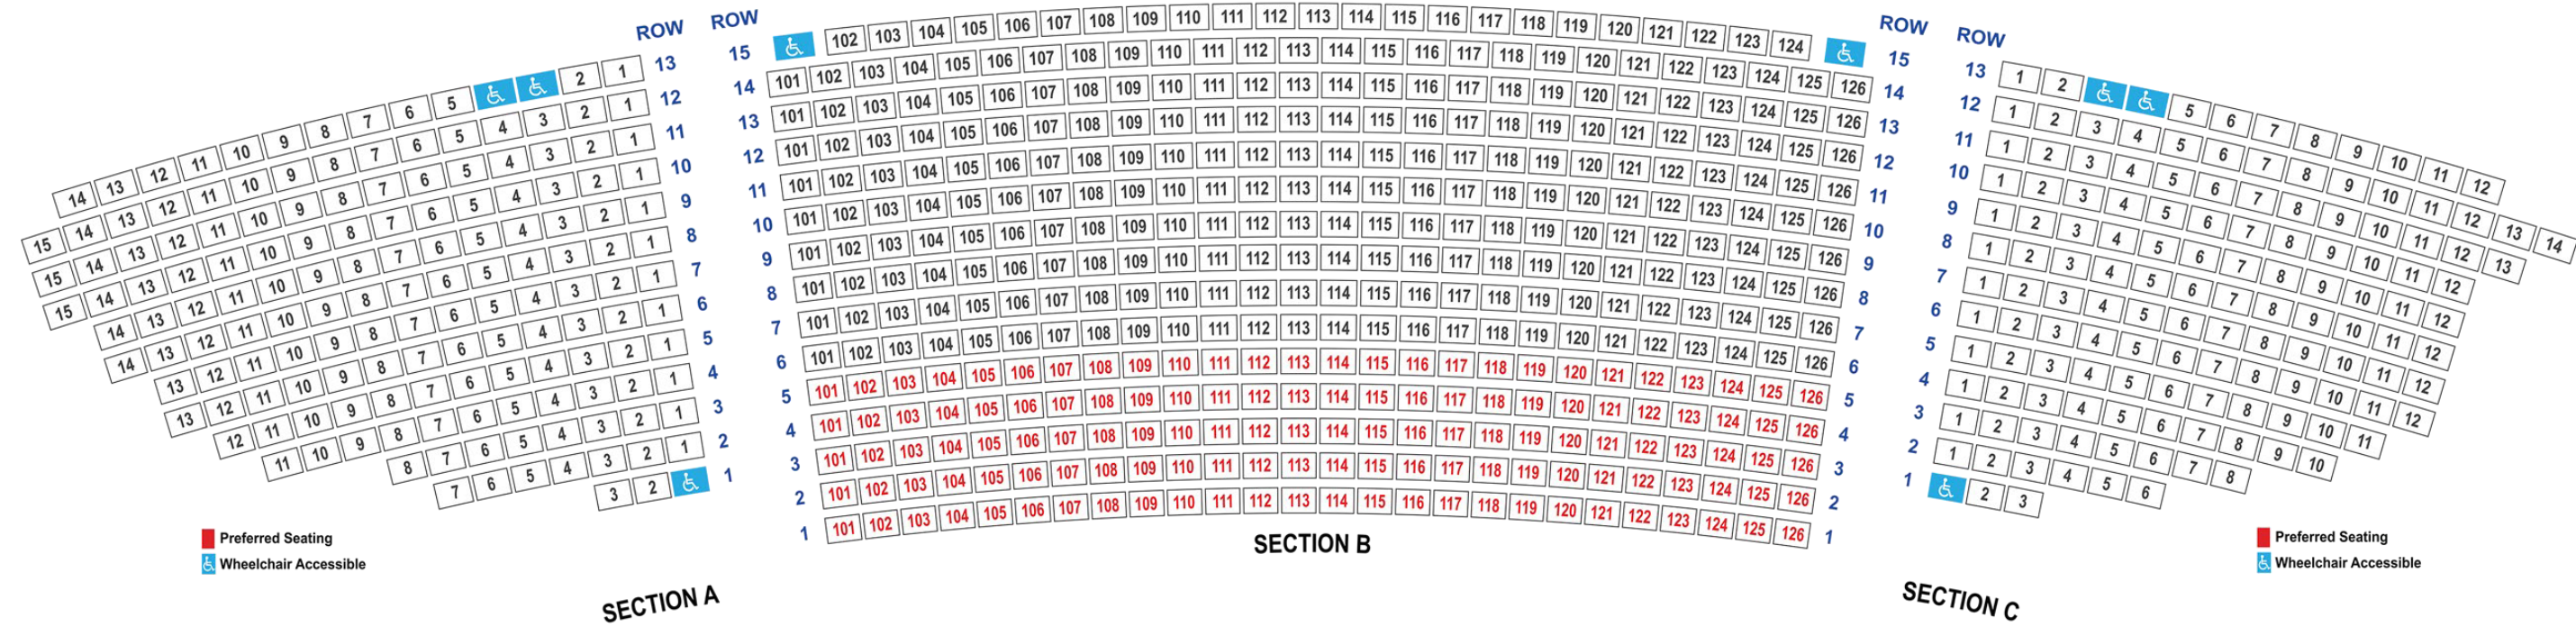

MEZZANINE LEVEL

FLOOR LEVEL

Preferred Seating
 Wheelchair Accessible

Preferred Seating
 Wheelchair Accessible

STAGE